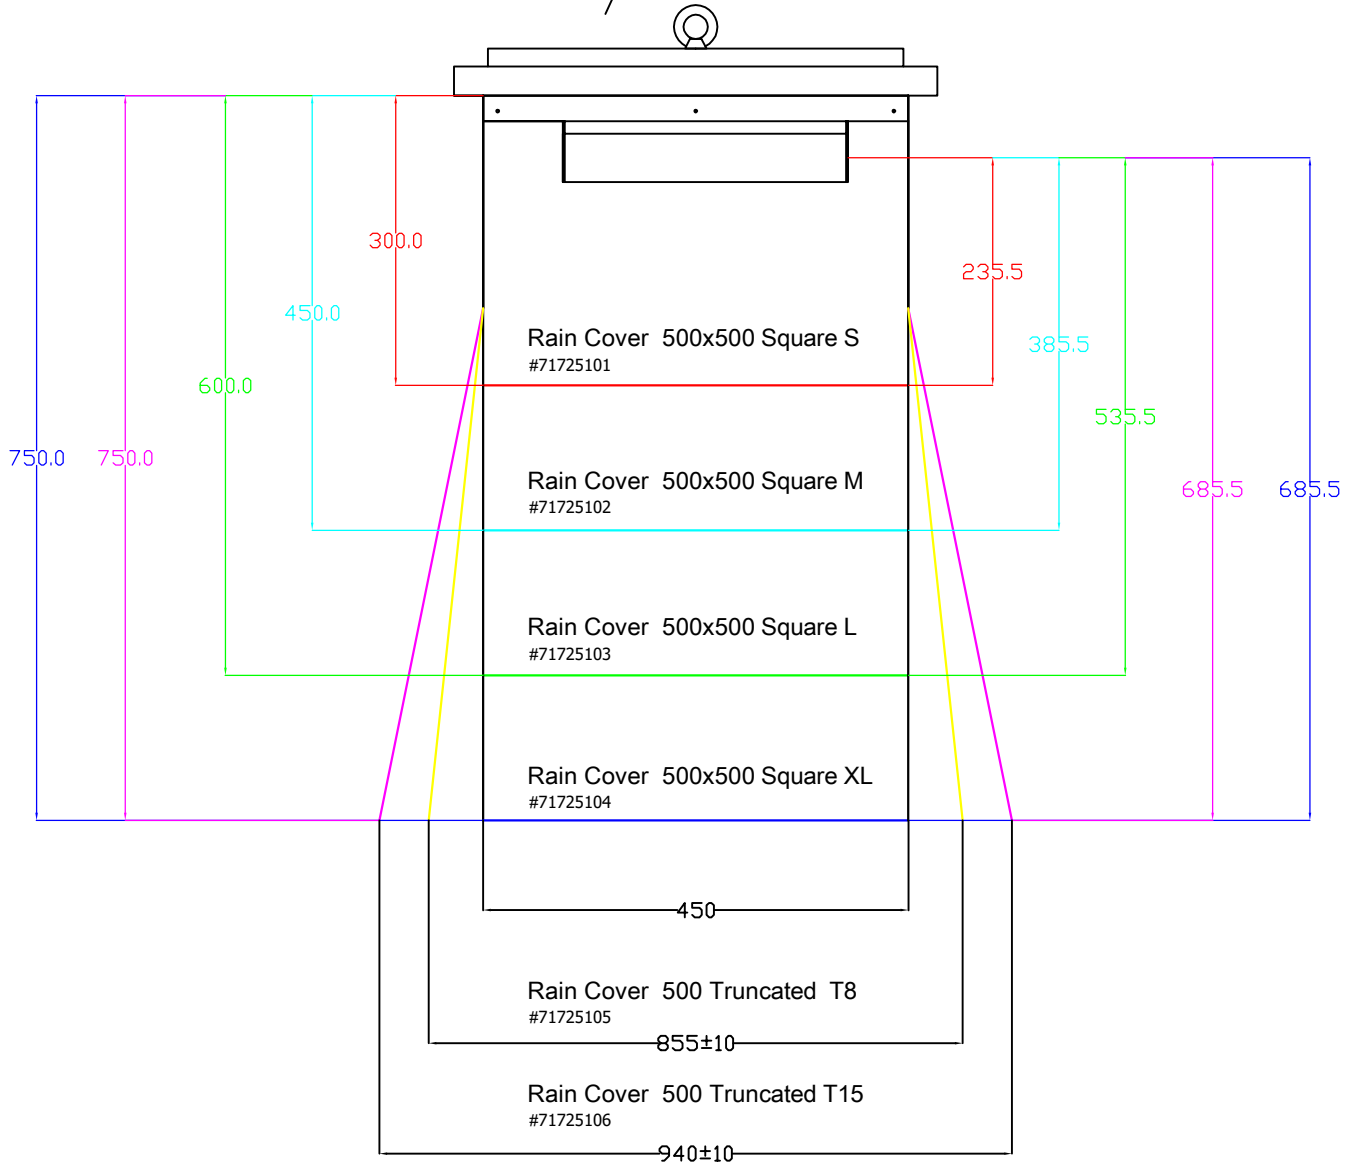

Rain Cover Base 500 Square Black
#71725001

project: Rain Cover 500 Square		firm: GLP
number:		Rev.: 1
material:	date:	pieces: 1
name: Dimensions		scale: