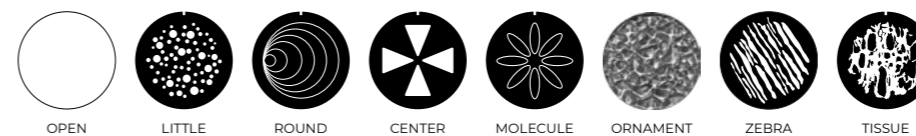

impression[®] E 350

PERFECTLY BRIGHT

E 350

350 WATT LED
Lifetime 20,000 h
Luminous Flux 12,200 lm

UNLIMITED COLORS
CMY Color Wheel
New CTC-Technology

UNLIMITED CREATIVITY
Animation Wheel
Prism
2-way Frost

SLEEK DESIGN
25 kg / 55 lbs
Baseless
Intuitive Controls

GOBOS & COLORS

ROTATING GOBO WHEEL

Gobo-Diameter: 26.9 mm
Image-Diameter: max. 21.5 mm

FIXED GOBO WHEEL

FIXED COLOR WHEEL

CMY COLOR MIXING

PHOTOMETRIC DATA

NARROW BEAM

WIDE BEAM

TECHNICAL DATA

LIGHT SOURCE

LED-Type	350W LED-Engine White-Light
Lifetime (Hours)	20,000
Color temperature	7,500 K
CRI (Ra)	75+
TLCI	45+
CQS	70+
Luminous flux	12,200 lm

OPTICS

Min. Zoom	8°
Max. Zoom	42°
Focus	motorized, 2m – infinite

HOUSING COLORS

Standard color	Black
----------------	-------

DIMENSIONS & WEIGHT

Width (across yoke)	471 mm / 18.5 in
Width (across head)	474 mm / 18.8 in
Height (Head vertical)	642 mm / 25.3 in
Weight	25.5 kg / 56 lbs