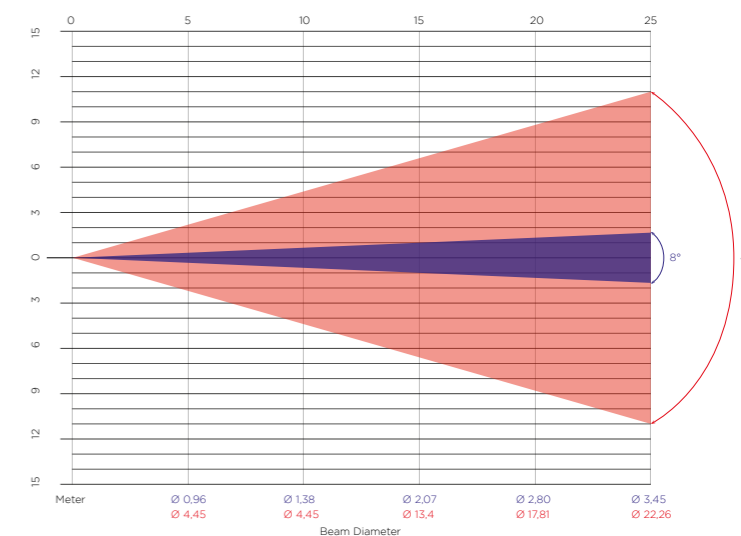

impression[®] E 350

PERFECTLY BRIGHT

E 350

350 WATT LED
Lifetime 20,000 h
Luminous Flux 12,200 lm

UNLIMITED COLORS
CMY Color Wheel
New CTC-Technology

UNLIMITED CREATIVITY
Animation Wheel
Prism
2-way Frost

SLEEK DESIGN
25 kg / 55 lbs
Baseless
Intuitive Controls

GOBOS & COLORS

ROTATING GOBO WHEEL

Gobo-Diameter: 26.9 mm
Image-Diameter: max. 21.5 mm

FIXED GOBO WHEEL

FIXED COLOR WHEEL

CMY COLOR MIXING

PHOTOMETRIC DATA

NARROW BEAM

WIDE BEAM

TECHNICAL DATA

LIGHT SOURCE

LED-Type	350W LED-Engine White-Light
Lifetime (Hours)	20,000
Color temperature	7,500 K
CRI (Ra)	75+
TLCI	45+
CQS	70+
Luminous flux	12,200 lm

OPTICS

Min. Zoom	8°
Max. Zoom	42°
Focus	motorized, 2m – infinite

CONNECTIONS

Signal connection	XLR 5-Pin XLR 3-Pin
Power Input	Neutrik powerCON TRUE1

ELECTRICAL SPECIFICATIONS

Mains voltage	100 – 240 VAC / 50 – 60Hz
Power (Watt @ 230V)	550 W
Fuse	20mm T 5A
Max. ambient temperature	45°C / 115°F
Orientation	any
EEC	E
EEI	0.927
EC (kWh/1.000h)	459