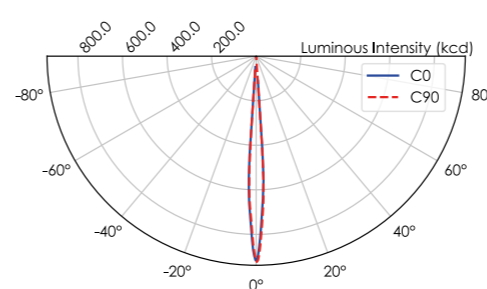

impression[®] E 350

PERFECTLY BRIGHT

E 350

350 WATT LED
Lifetime 20,000 h
Luminous Flux 12,200 lm

UNLIMITED COLORS
CMY Color Wheel
New CTC-Technology

UNLIMITED CREATIVITY
Animation Wheel
Prism
2-way Frost

SLEEK DESIGN
25 kg / 55 lbs
Baseless
Intuitive Controls

GOBOS & COLORS

ROTATING GOBO WHEEL

Gobo-Diameter: 26.9 mm
Image-Diameter: max. 21.5 mm

FIXED GOBO WHEEL

FIXED COLOR WHEEL

CMY COLOR MIXING

PHOTOMETRIC DATA

NARROW BEAM

WIDE BEAM

TECHNICAL DATA

LIGHT SOURCE

LED-Type	350W LED-Engine White-Light
Lifetime (Hours)	20,000
Color temperature	7,500 K
CRI (Ra)	75+
TLCI	45+
CQS	70+
Luminous flux	12,200 lm

OPTICS

Min. Zoom	8°
Max. Zoom	42°
Focus	motorized, 2m – infinite