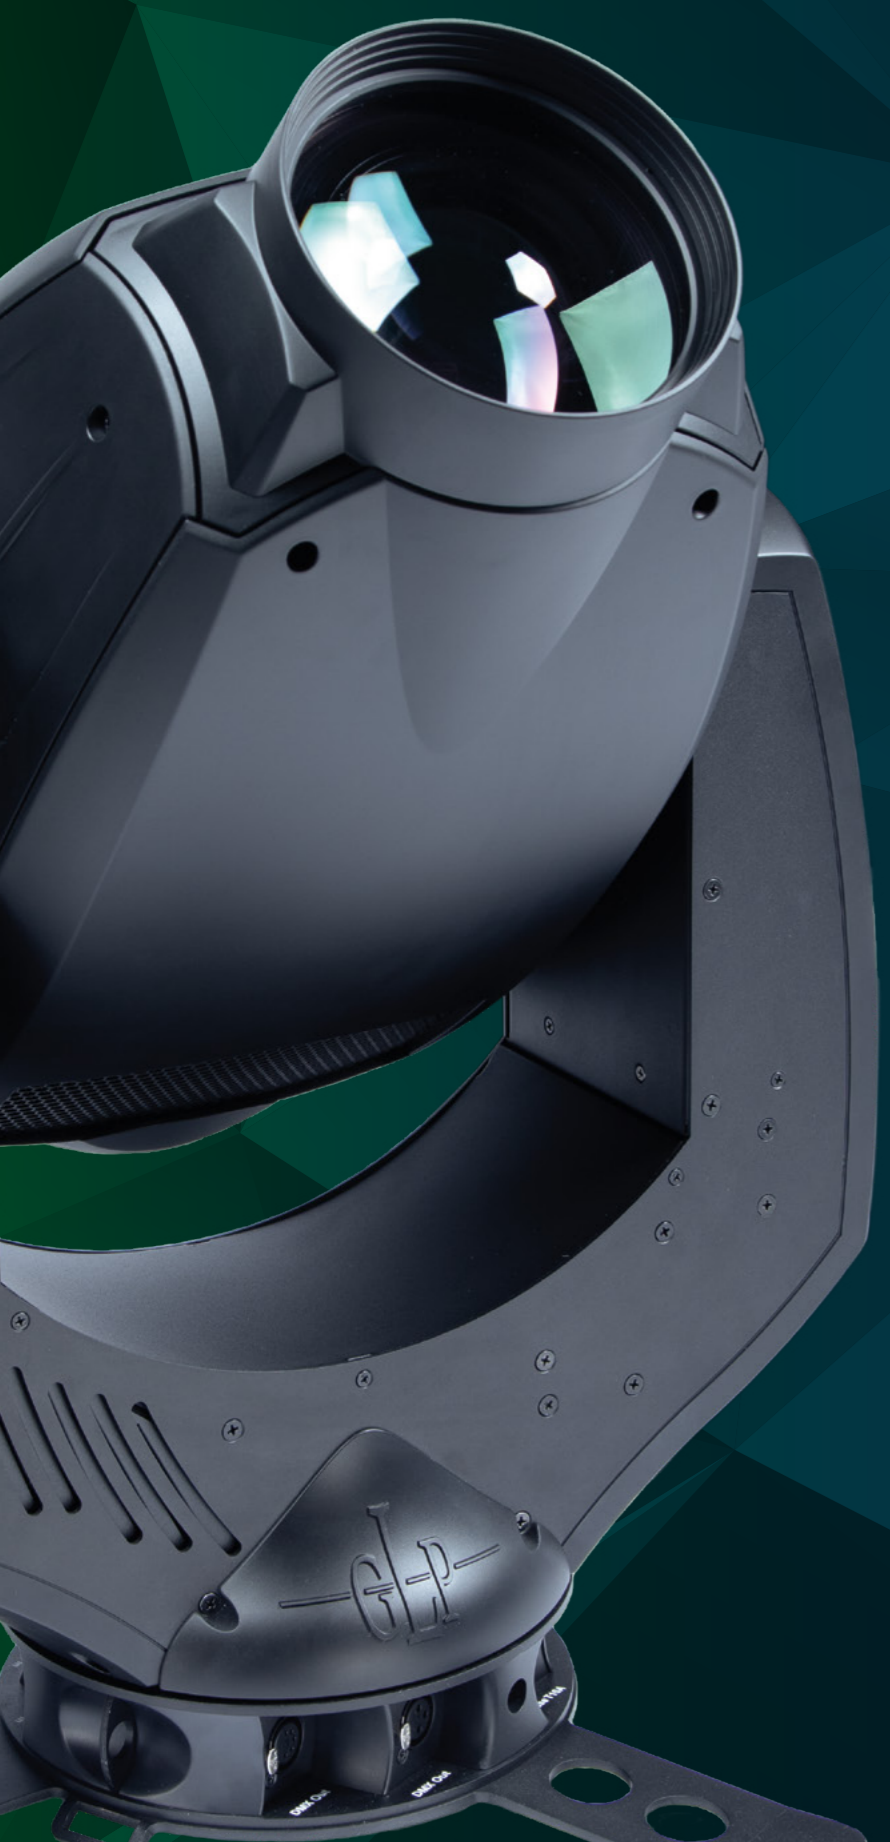

impression[®] E 350

PERFECTLY BRIGHT

E 350

350 WATT LED
Lifetime 20,000 h
Luminous Flux 12,200 lm

UNLIMITED COLORS
CMY Color Wheel
New CTC-Technology

UNLIMITED CREATIVITY
Animation Wheel
Prism
2-way Frost

SLEEK DESIGN
25 kg / 55 lbs
Baseless
Intuitive Controls

GOBOS & COLORS

ROTATING GOBO WHEEL

Gobo-Diameter: 26.9 mm
Image-Diameter: max. 21.5 mm

FIXED GOBO WHEEL

FIXED COLOR WHEEL

CMY COLOR MIXING

PHOTOMETRIC DATA

NARROW BEAM

WIDE BEAM

TECHNICAL DATA

LIGHT SOURCE

LED-Type	350W LED-Engine White-Light
Lifetime (Hours)	20,000
Color temperature	7,500 K
CRI (Ra)	75+
TLCI	45+
CQS	70+
Luminous flux	12,200 lm

OPTICS

Min. Zoom	8°
Max. Zoom	42°
Focus	motorized, 2m – infinite