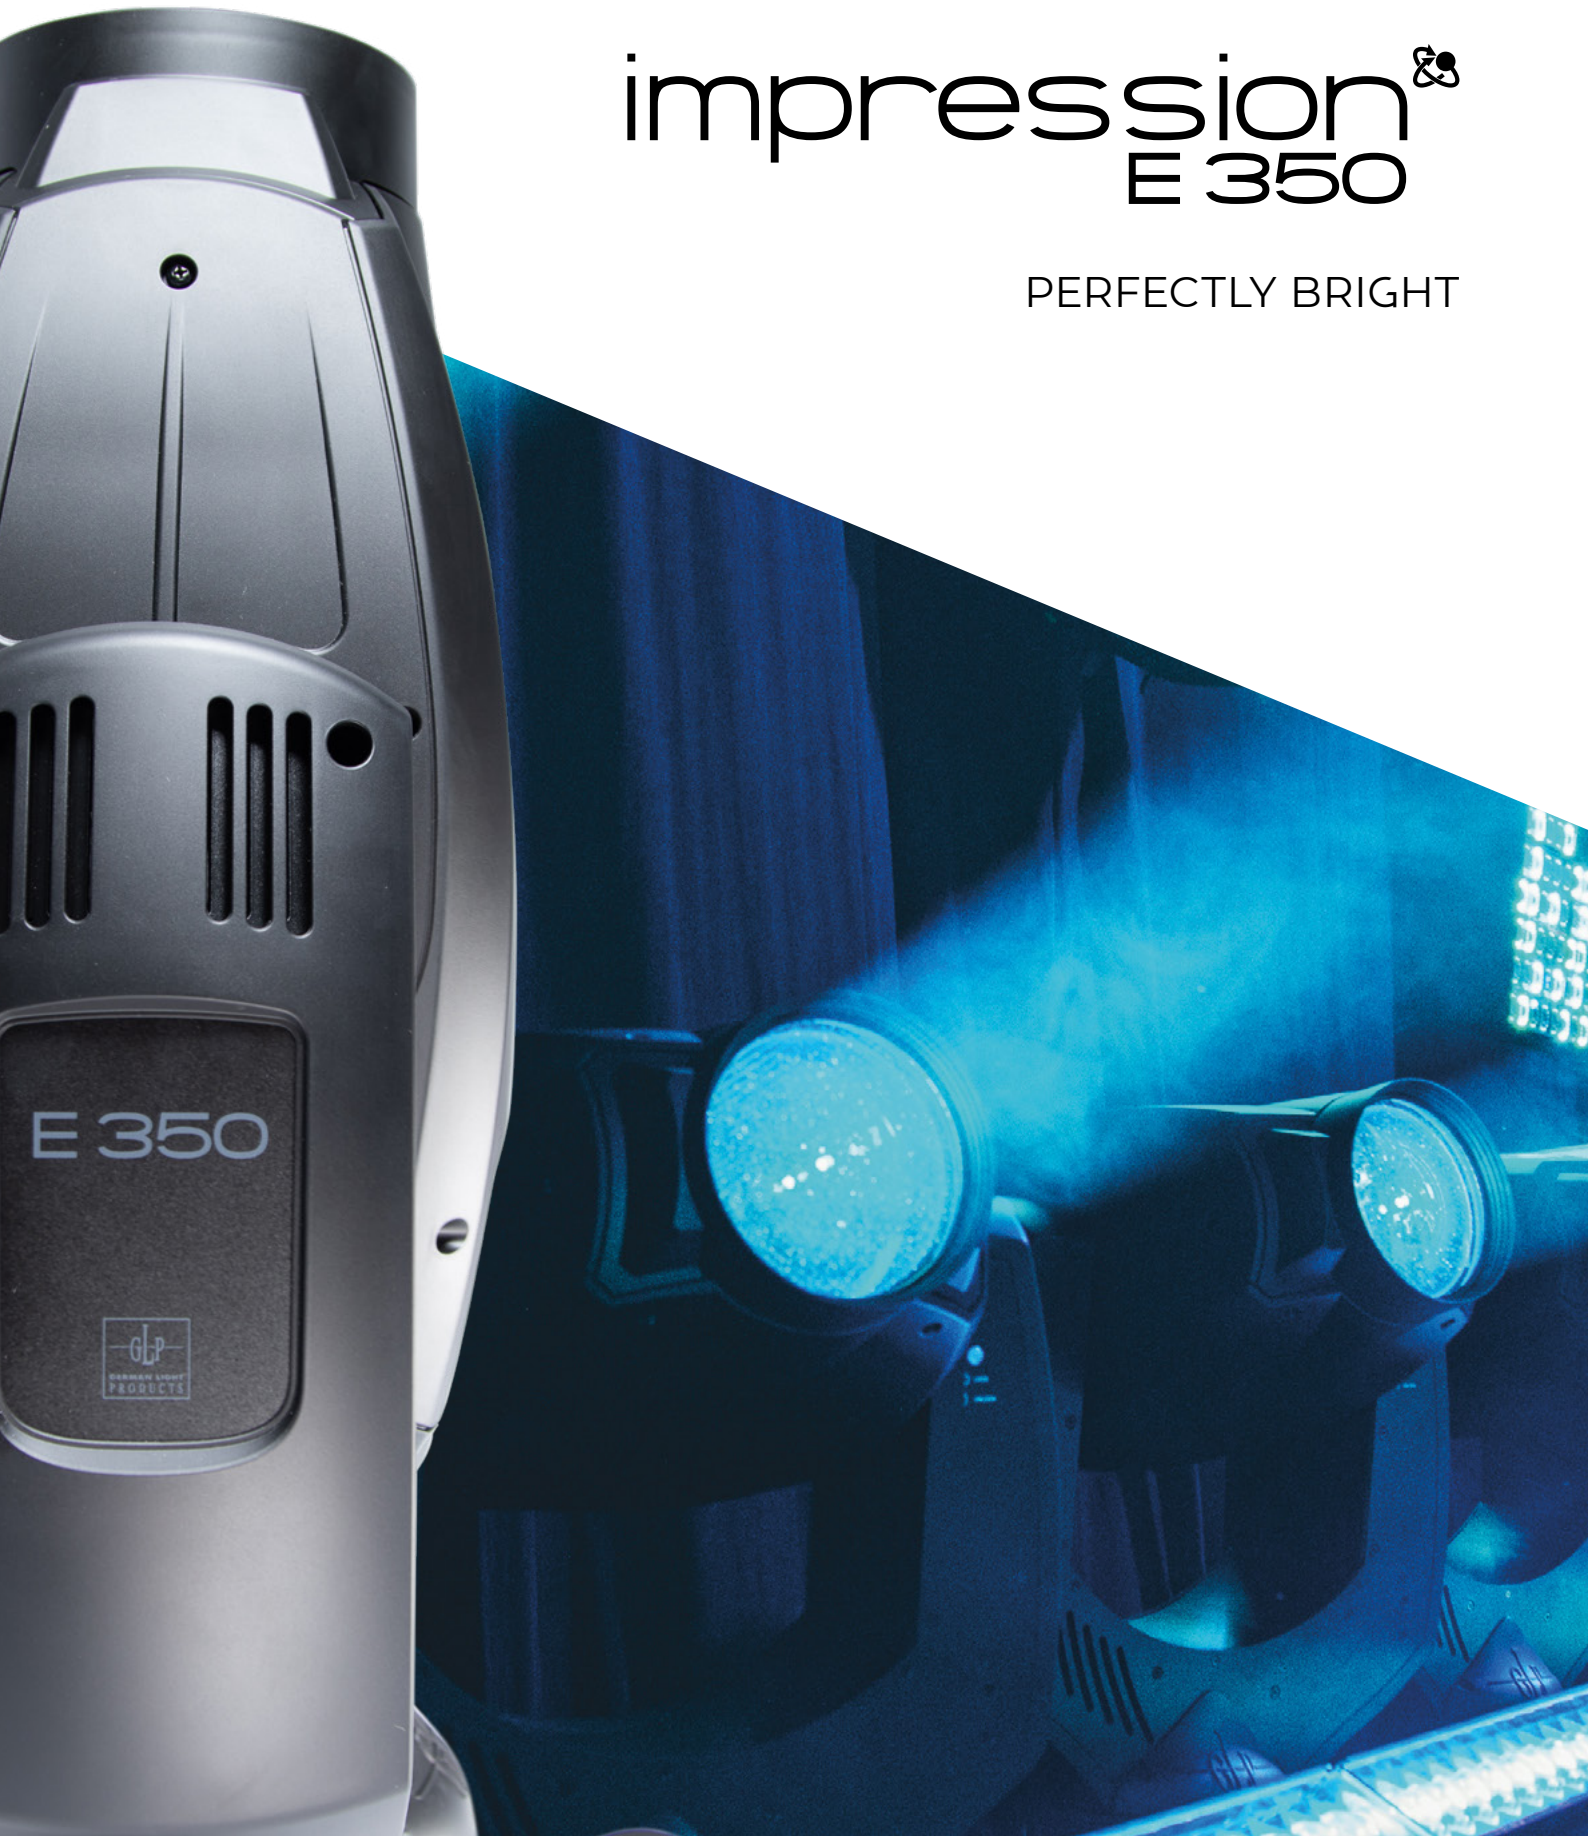

impression[®] E 350

PERFECTLY BRIGHT

E 350

350 WATT LED
Lifetime 20,000 h
Luminous Flux 12,200 lm

UNLIMITED COLORS
CMY Color Wheel
New CTC-Technology

UNLIMITED CREATIVITY
Animation Wheel
Prism
2-way Frost

SLEEK DESIGN
25 kg / 55 lbs
Baseless
Intuitive Controls

WIDE BEAM

TECHNICAL DATA

LIGHT SOURCE

LED-Type	350W LED-Engine White-Light
Lifetime (Hours)	20,000
Color temperature	7,500 K
CRI (Ra)	75+
TLCI	45+
CQS	70+
Luminous flux	12,200 lm

OPTICS

Min. Zoom	8°
Max. Zoom	42°
Focus	motorized, 2m – infinite