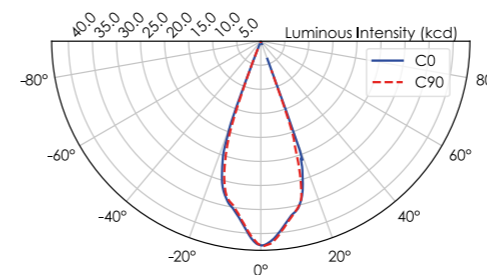

impression[®] E 350

PERFECTLY BRIGHT

E 350

350 WATT LED
Lifetime 20,000 h
Luminous Flux 12,200 lm

UNLIMITED COLORS
CMY Color Wheel
New CTC-Technology

UNLIMITED CREATIVITY
Animation Wheel
Prism
2-way Frost

SLEEK DESIGN
25 kg / 55 lbs
Baseless
Intuitive Controls

GOBOS & COLORS

ROTATING GOBO WHEEL

Gobo-Diameter: 26.9 mm
Image-Diameter: max. 21.5 mm

FIXED GOBO WHEEL

FIXED COLOR WHEEL

CMY COLOR MIXING

PHOTOMETRIC DATA

NARROW BEAM

WIDE BEAM

TECHNICAL DATA

LIGHT SOURCE

LED-Type	350W LED-Engine White-Light
Lifetime (Hours)	20,000
Color temperature	7,500 K
CRI (Ra)	75+
TLCI	45+
CQS	70+
Luminous flux	12,200 lm

OPTICS

Min. Zoom	8°
Max. Zoom	42°
Focus	motorized, 2m – infinite