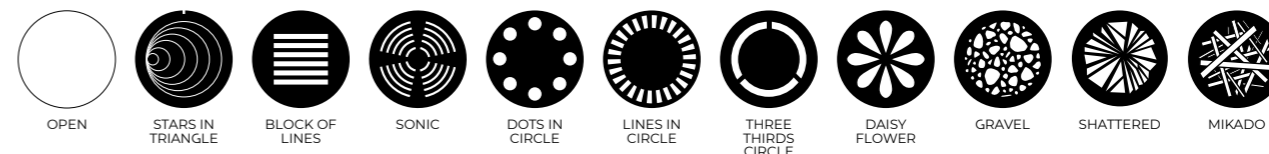

impression[®] E 350

PERFECTLY BRIGHT

E 350

350 WATT LED
Lifetime 20,000 h
Luminous Flux 12,200 lm

UNLIMITED COLORS
CMY Color Wheel
New CTC-Technology

UNLIMITED CREATIVITY
Animation Wheel
Prism
2-way Frost

SLEEK DESIGN
25 kg / 55 lbs
Baseless
Intuitive Controls

GOBOS & COLORS

ROTATING GOBO WHEEL

Gobo-Diameter: 26.9 mm
Image-Diameter: max. 21.5 mm

FIXED GOBO WHEEL

FIXED COLOR WHEEL

CMY COLOR MIXING

PHOTOMETRIC DATA

NARROW BEAM

WIDE BEAM

TECHNICAL DATA

LIGHT SOURCE

LED-Type	350W LED-Engine White-Light
Lifetime (Hours)	20,000
Color temperature	7,500 K
CRI (Ra)	75+
TLCI	45+
CQS	70+
Luminous flux	12,200 lm

OPTICS

Min. Zoom	8°
Max. Zoom	42°
Focus	motorized, 2m – infinite

HOUSING COLORS

Standard color	Black
----------------	-------

DIMENSIONS & WEIGHT

Width (across yoke)	471 mm / 18.5 in
Width (across head)	474 mm / 18.8 in
Height (Head vertical)	642 mm / 25.3 in
Weight	25.5 kg / 56 lbs