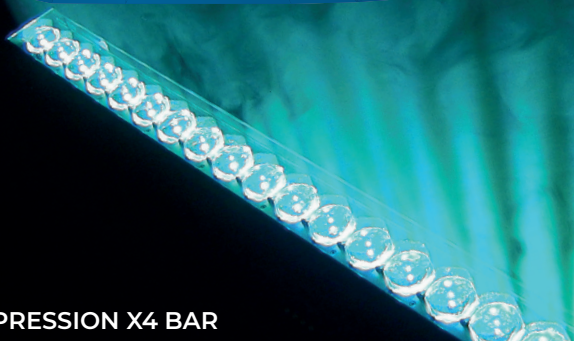

impression X4 Bar 20
Art.No.: 7665 (RGBW)
Art.No.: 7667 (TW Version)
Art.No.: 7660TH (TH Version)

impression X4 Bar 10
Art.No.: 7660 (RGBW)
Art.No.: 7661 (TW Version)
Art.No.: 7665TH (TH Version)

impression X4 BAR

IMPRESSION X4 BAR

LIGHT SOURCE

LED-Type	Osram Ostar
LED count X4 Bar 10	10
LED count X4 Bar 20	20
LED-Colors	RGBW CwWw (TW Version) RGBY (TH Version)

OPTICAL SYSTEM

Min. Zoom	7°
Max. Zoom	50°

MOVEMENT

Tilt	210°
------	------

DIMENSIONS & WEIGHT IMPRESSION X4 BAR 10

Width	100 mm / 3.9 in
Length	500 mm / 19.6 in
Height	240 mm / 9.4 in
Weight	8 kg / 17.6 lbs

IMPRESSION X4 BAR 20

Width	100 mm / 3.9 in
Length	1000 mm / 39.4 in
Height	240 mm / 9.4 in
Weight	16 kg / 35.3 lbs