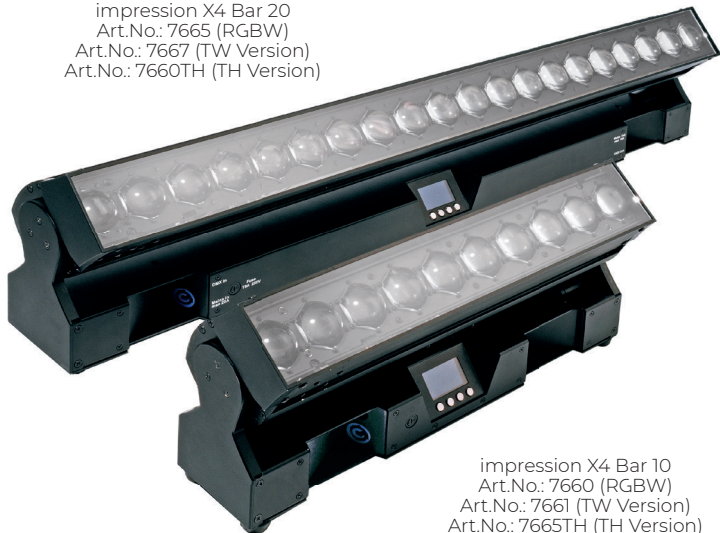

impression X4 Bar 20
Art.No.: 7665 (RGBW)
Art.No.: 7667 (TW Version)
Art.No.: 7660TH (TH Version)

impression X4 Bar 10
Art.No.: 7660 (RGBW)
Art.No.: 7661 (TW Version)
Art.No.: 7665TH (TH Version)

impression X4 BAR

IMPRESSION X4 BAR

LIGHT SOURCE

LED-Type	Osram Ostar
LED count X4 Bar 10	10
LED count X4 Bar 20	20
LED-Colors	RGBW CwWw (TW Version) RGBY (TH Version)

OPTICAL SYSTEM

Min. Zoom	7°
Max. Zoom	50°

MOVEMENT

Tilt	210°
------	------

DIMENSIONS & WEIGHT IMPRESSION X4 BAR 10

Width	100 mm / 3.9 in
Length	500 mm / 19.6 in
Height	240 mm / 9.4 in
Weight	8 kg / 17.6 lbs

IMPRESSION X4 BAR 20

Width	100 mm / 3.9 in
Length	1000 mm / 39.4 in
Height	240 mm / 9.4 in
Weight	16 kg / 35.3 lbs